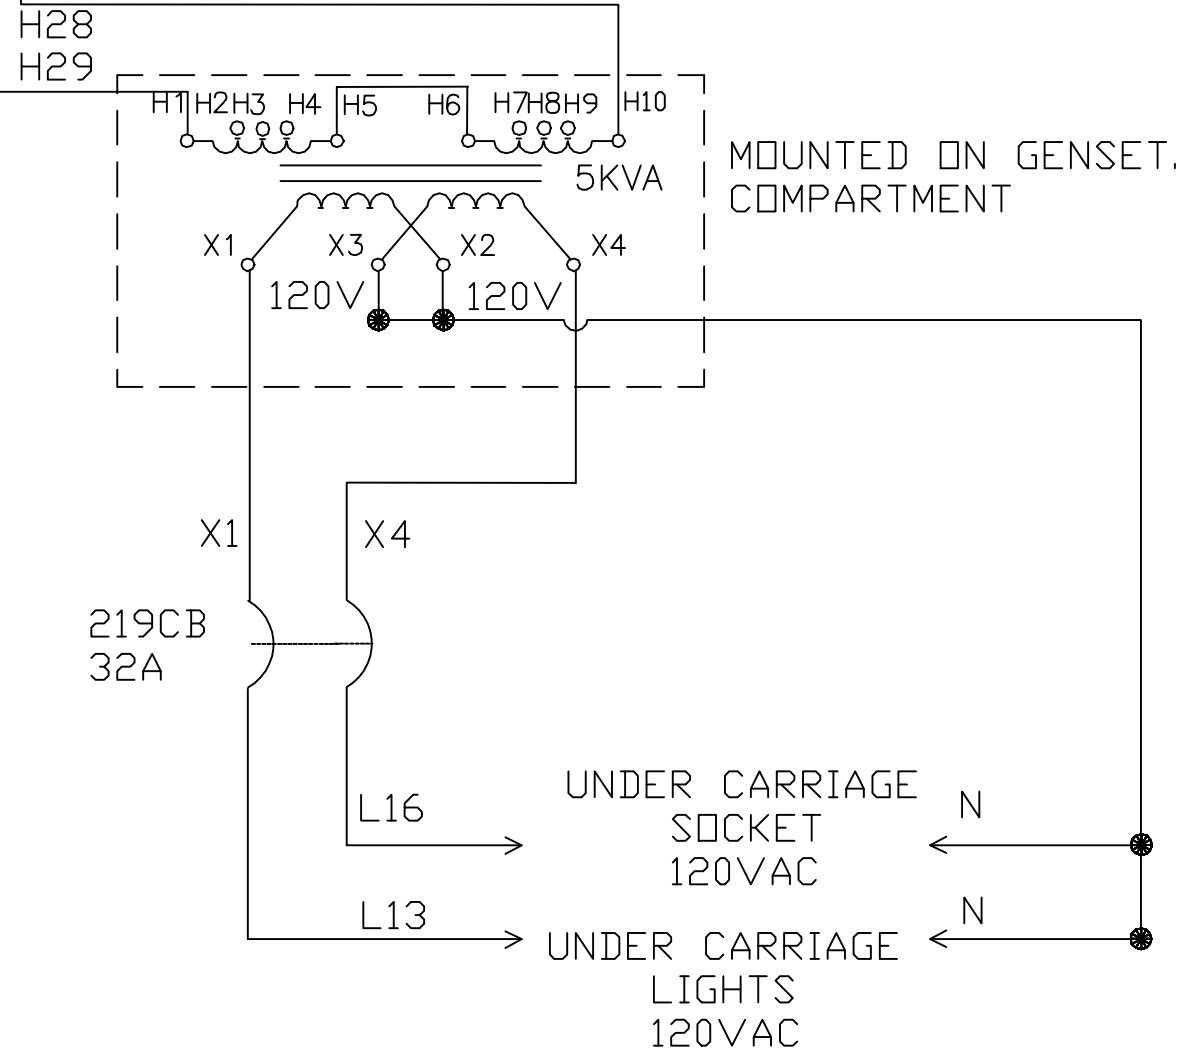

T245 PRIMARY CONNECTIONS

440V-120V/240V INTER-CONNECT H5-H6,INPUT H1-H10
 416V-120V/240V INTER-CONNECT H4-H6,INPUT H1-H9
 400V-120V/240V INTER-CONNECT H3-H6,INPUT H1-H8
 380V-120V/240V INTER-CONNECT H2-H6,INPUT H1-H7